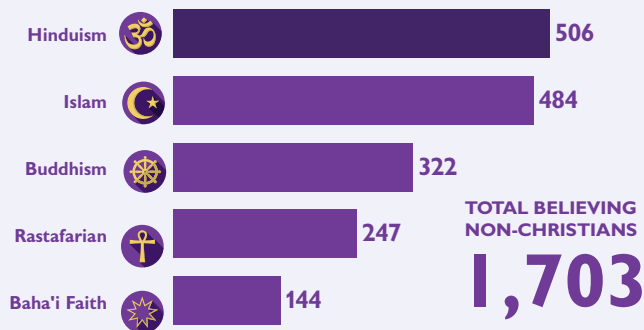

Believing non-christian population by denomination Census 2022