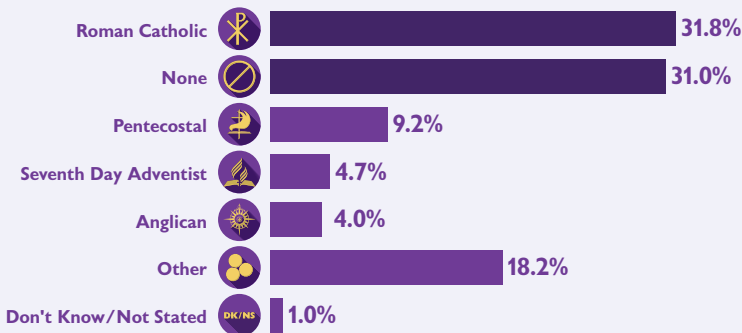

Share of population by religious denomination Census 2022