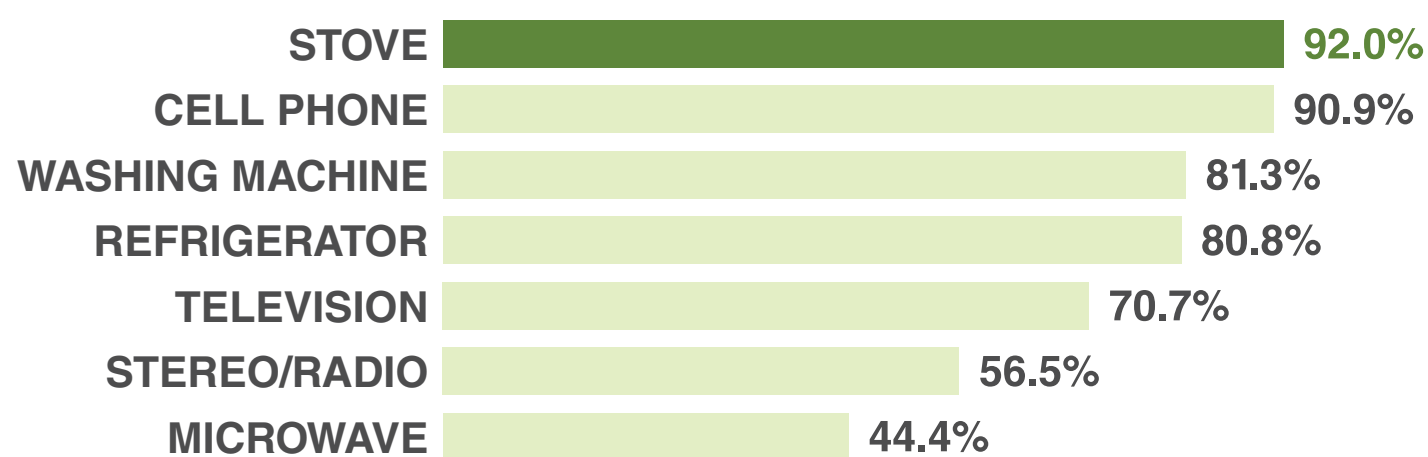

MORE THAN **2** IN **3** HOUSEHOLDS OWN THE DWELLING THEY LIVE IN

HOUSEHOLDS HAVE AN AVERAGE OF **TWO** BEDROOMS PER DWELLING

UTILITIES & SANITATION

MAIN SOURCE OF WATER SUPPLY

MAIN SOURCE OF LIGHTING

MAIN TYPE OF TOILET FACILITY

OWNERSHIP OF ASSETS

MOST OWNED ASSETS (% OF HOUSEHOLDS)

LEAST OWNED ASSETS (% OF HOUSEHOLDS)