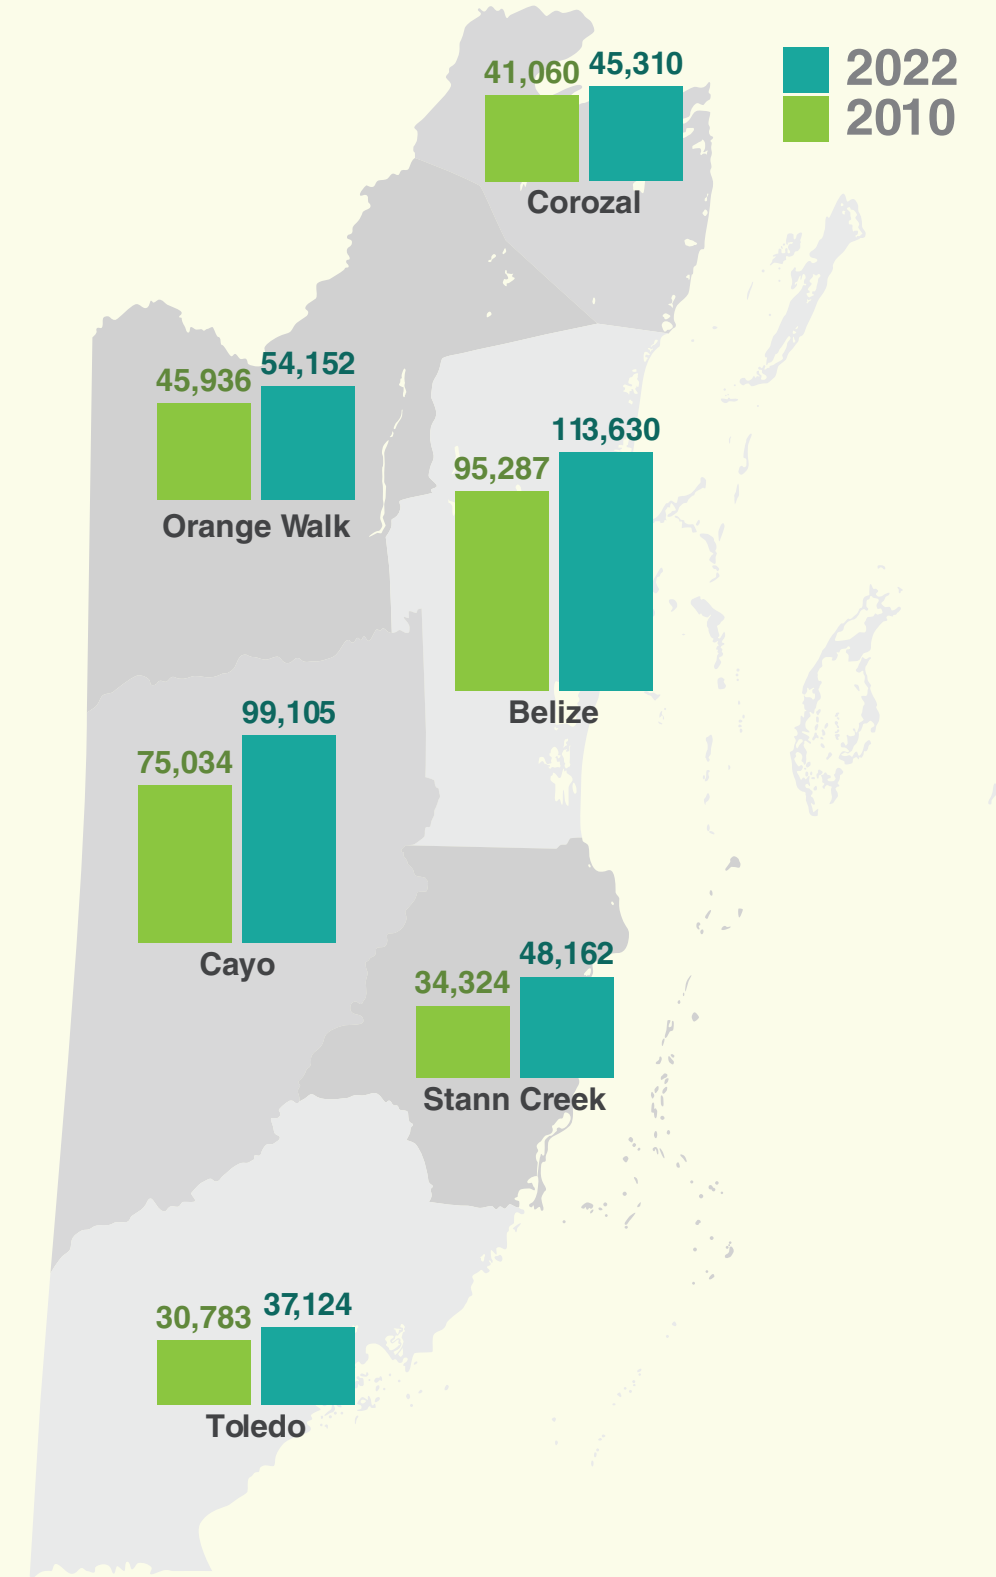

2022 POPULATION
397,483

Population increased by **75,060**

or **23%** since 2010

Males
195,695
21.4%

Females
201,789
25.2%

Population by area
2022

Population distribution by place of birth
2022

Population by district
2010 - 2022

Total population
1980 - 2022

Population Pyramid
2010

Population Pyramid
2022

Distribution of major ethnic groups
1980 - 2022

Distribution of major religious denominations
1980 - 2022