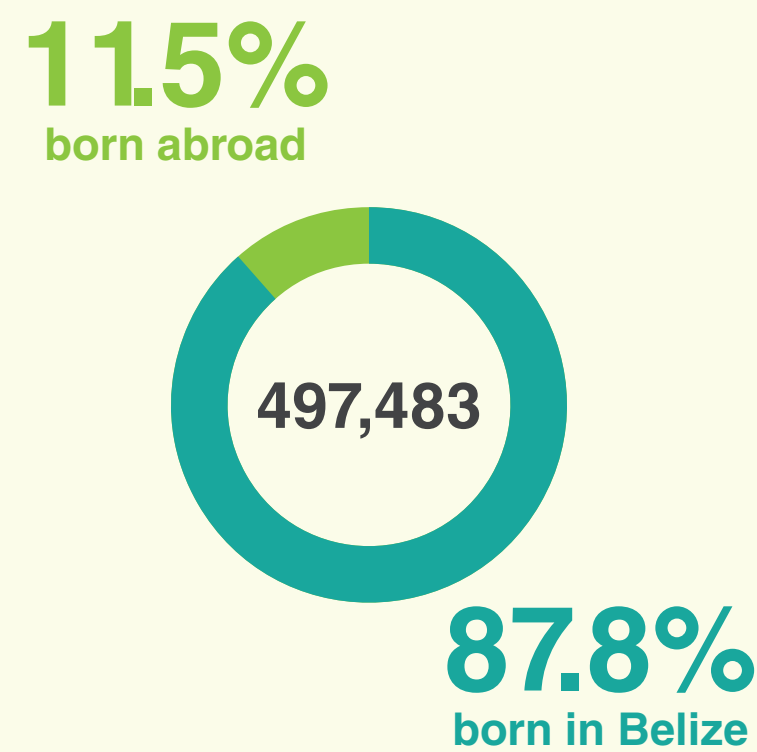

2022 POPULATION
397,483

Population increased by **75,060**

or **23%** since 2010

Males
195,695
21.4%

Females
201,789
25.2%

Population by area
2022

Population distribution by place of birth
2022

Population by district
2010 - 2022

Total population
1980 - 2022

Population Pyramid
2010

Population Pyramid
2022

Distribution of major ethnic groups
1980 - 2022

Distribution of major religious denominations
1980 - 2022