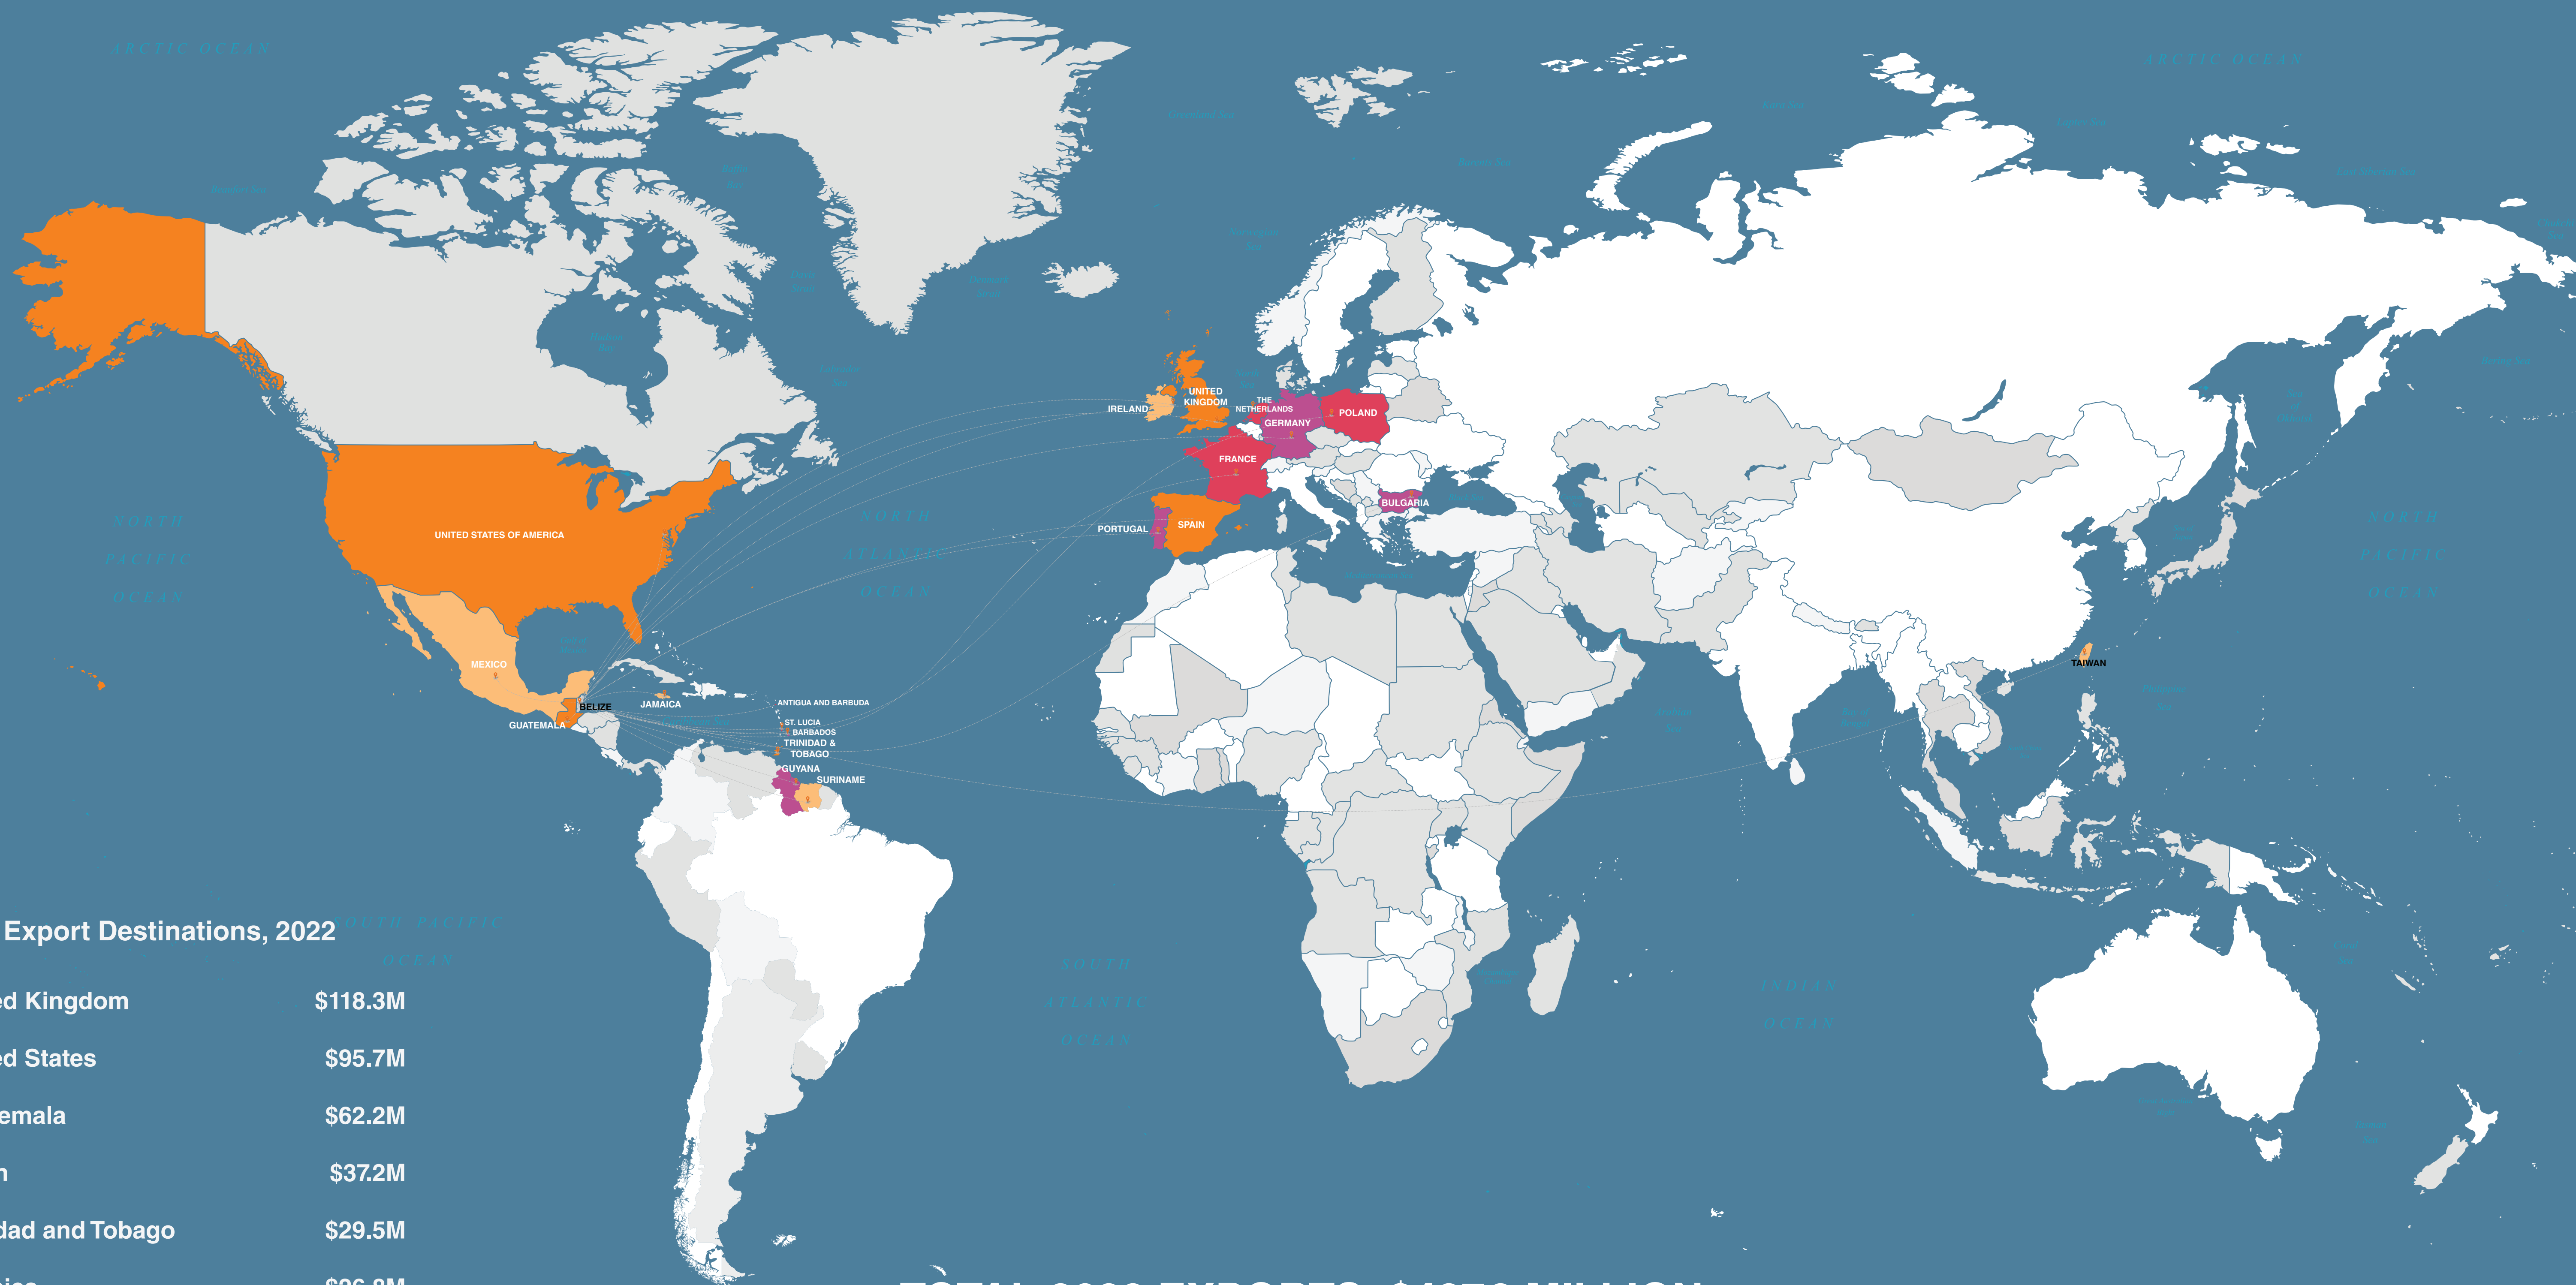

BELIZE DOMESTIC EXPORTS, 2022

TOP 20 COUNTRIES

1-5 6-10 11-15 16-20

Top Ten Export Destinations, 2022

	United Kingdom	\$118.3M
	United States	\$95.7M
	Guatemala	\$62.2M
	Spain	\$37.2M
	Trinidad and Tobago	\$29.5M
	Jamaica	\$26.8M
	Ireland	\$22.8M
	Mexico	\$12.0M
	Taiwan	\$8.8M
	Suriname	\$6.8M

TOTAL 2022 EXPORTS: \$487.2 MILLION

TOP FIVE MAJOR DOMESTIC EXPORTS

SUGAR
\$162.4M

BANANA
\$81.7M

ANIMAL FEED
\$52.4M

ORANGE CONCENTRATE
\$24.4M

LOBSTER TAIL
\$24.1M