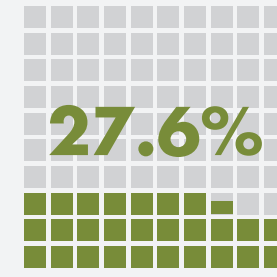

EDUCATION IN BELIZE

September 2021

EARLY CHILDHOOD EDUCATION

The net enrollment ratio in pre-primary education shows what percentage of children in the official age group participate in pre-primary education.

of children aged 3 - 4 were enrolled in school

The net enrollment ratio in primary education shows what percentage of children in the official age group participate in primary education.

PRIMARY SCHOOL EDUCATION

89.6%

of children aged 5 - 12 were enrolled in school

61,582

children enrolled in primary school

SECONDARY SCHOOL EDUCATION

The net enrollment ratio in secondary education shows what percentage of children in the official age group participate in secondary education.