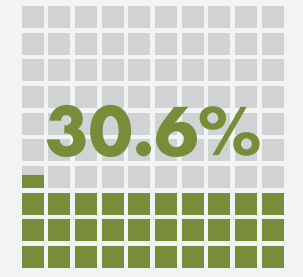

EDUCATION IN BELIZE

September 2021

EARLY CHILDHOOD EDUCATION

The net enrollment ratio in pre-primary education shows what percentage of children in the official age group participate in pre-primary education.

of children aged 3 - 4 were enrolled in school

The net enrollment ratio in primary education shows what percentage of children in the official age group participate in primary education.

PRIMARY SCHOOL EDUCATION