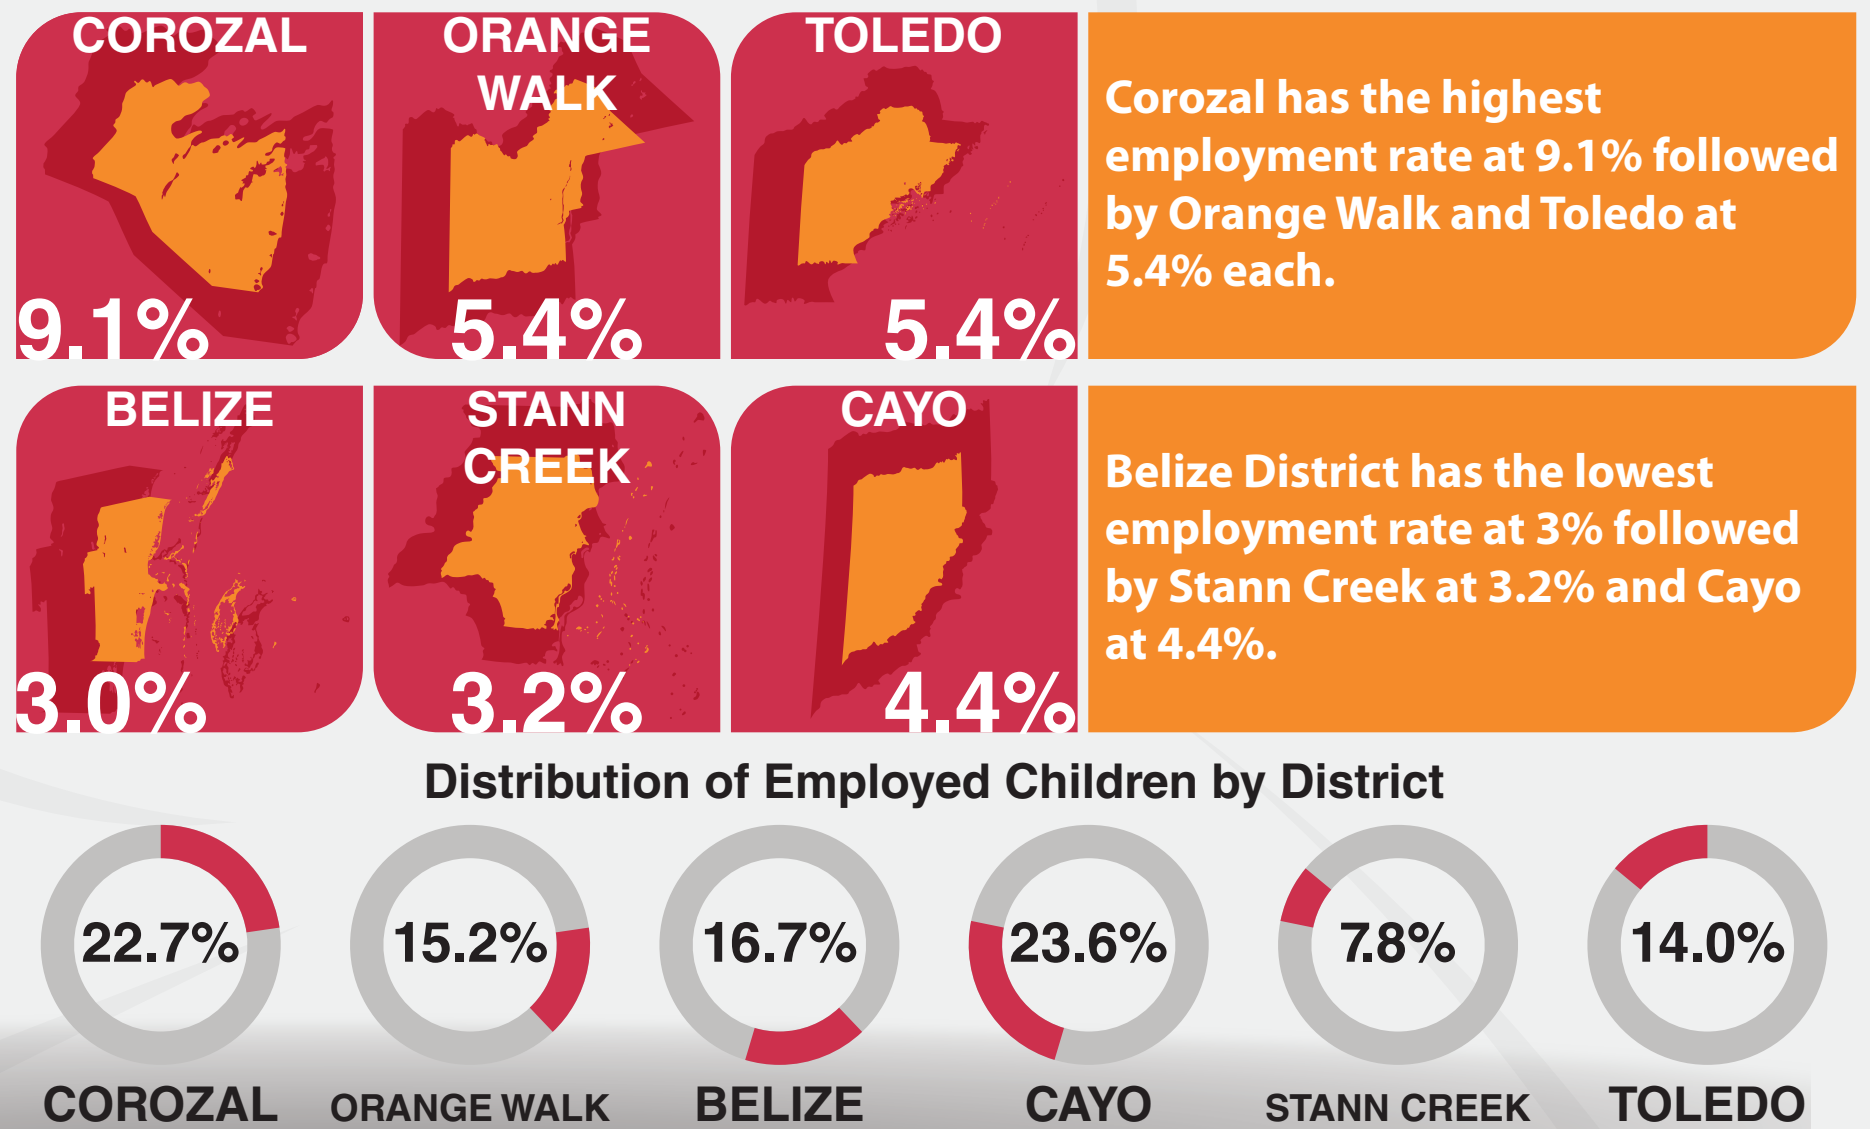

CHILD ACTIVITY IN BELIZE

NATIONAL CHILD ACTIVITY SURVEY 2013

4.7% (5,188)
of Belize's Children
are Employed

3.2% (4,989)
are not only employed,
but also engaged in
child labor.

More than a quarter of employed children worked over **45 hours** per week.